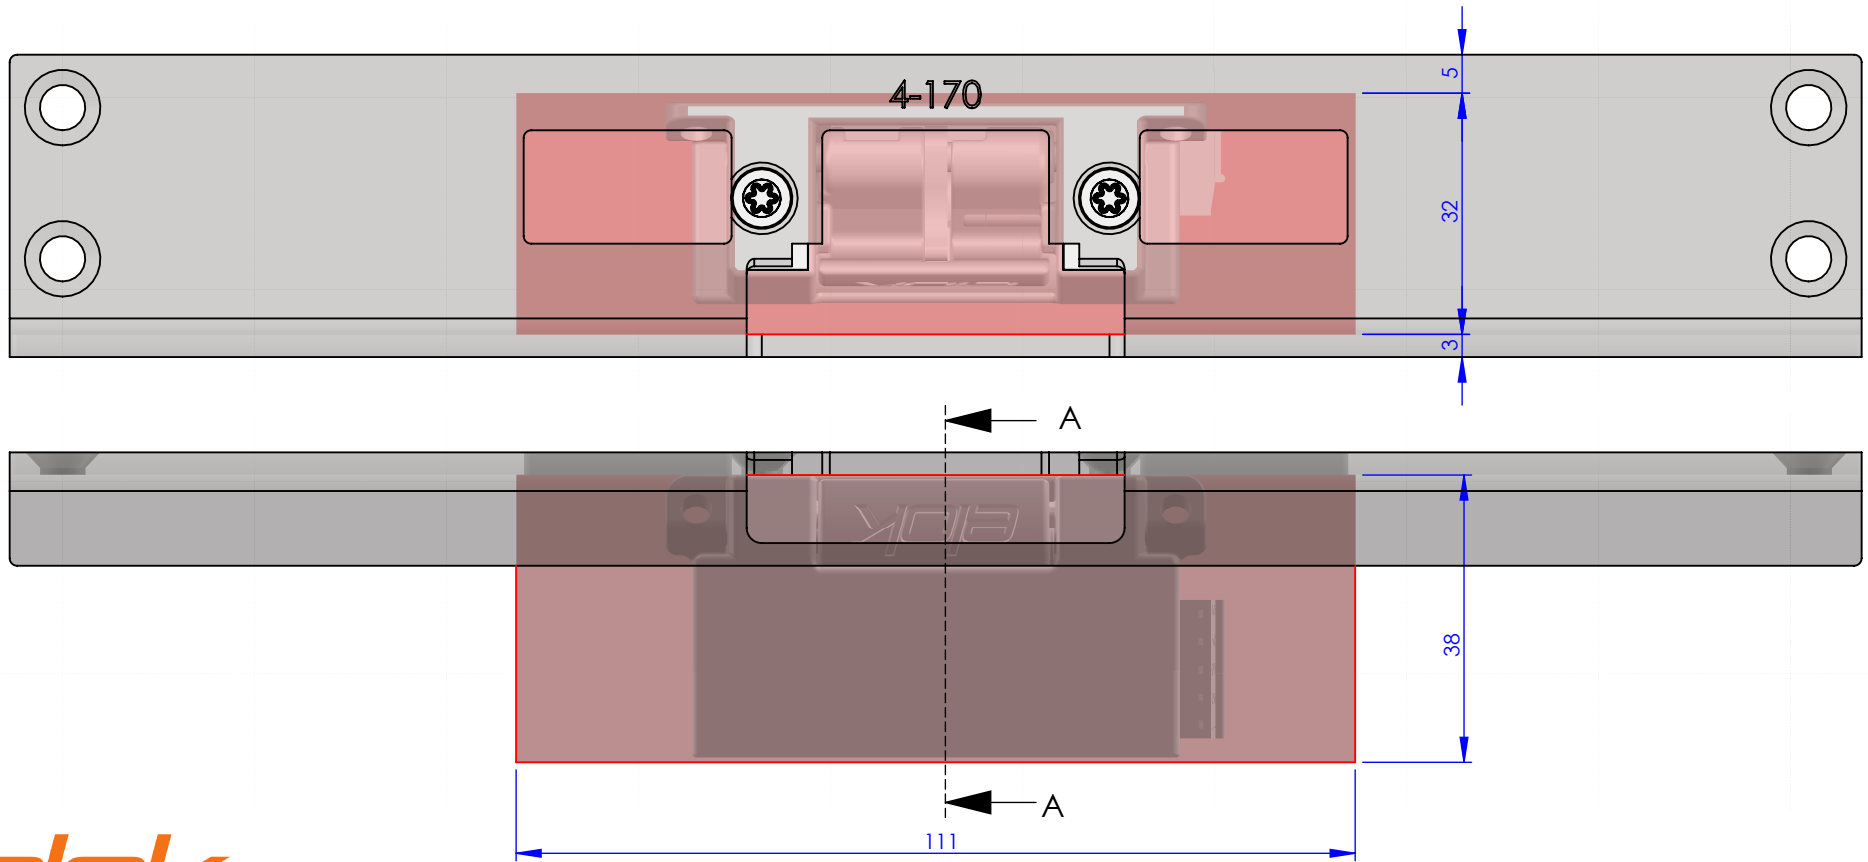

SECTION A-A

**elok** 4-170 x WALK

Milling name: Faceplate

Comment: Electric strike ELOK WALK

Date: 12/02/2020

Scale: 1:1

Drawn by: MOF

Sheet: 1 (2)

**Milling top view**

**Milling front view**

**Milling side view**

*elok* **4-170 x WALK**