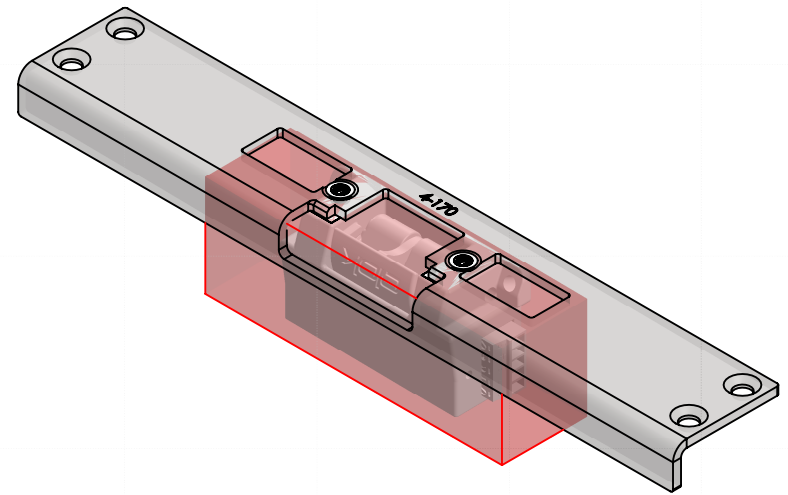

SECTION A-A

**elok** 4-170 x WALK

Milling name: Faceplate

Comment: Electric strike ELOK WALK

Date: 12/02/2020

Scale: 1:1

Drawn by: MOF

Sheet: 1 (2)

**Milling top view**

**Milling front view**

**Milling side view**

*elok* **4-170 x WALK**