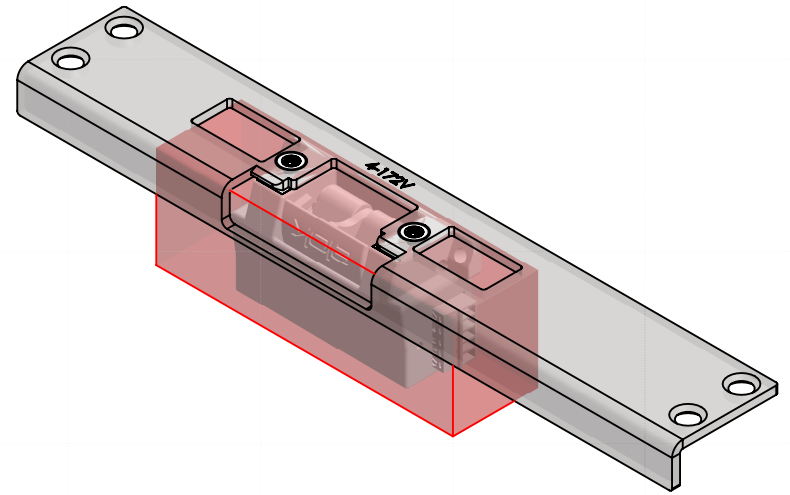

SECTION A-A

elok 4-172V x WALK

Milling name: Faceplate

Comment: Electric strike ELOK WALK

Date: 17/02/2020

Scale: 1:1

Drawn by: MOF

Sheet: 1 (2)

Milling top view

Milling front view

Milling side view

elok **4-172V x WALK**