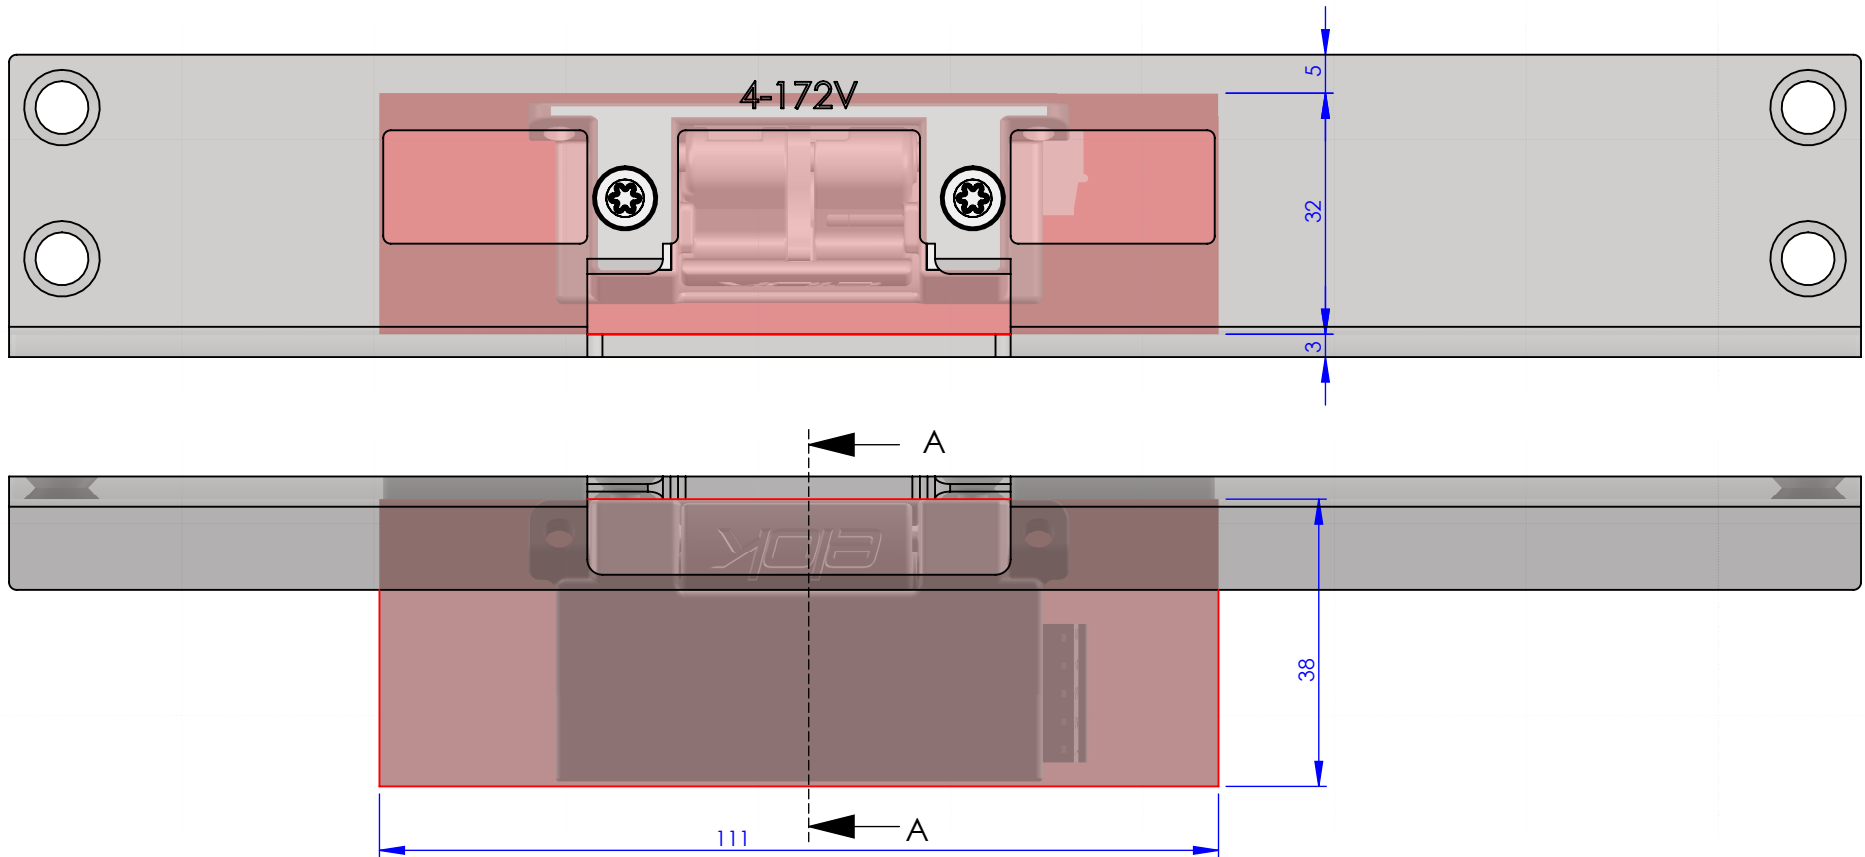

SECTION A-A

elok 4-172V x WALK

Milling name: Faceplate

Comment: Electric strike ELOK WALK

Date: 17/02/2020

Scale: 1:1

Drawn by: MOF

Sheet: 1 (2)

Milling top view

Milling front view

Milling side view

elok **4-172V x WALK**