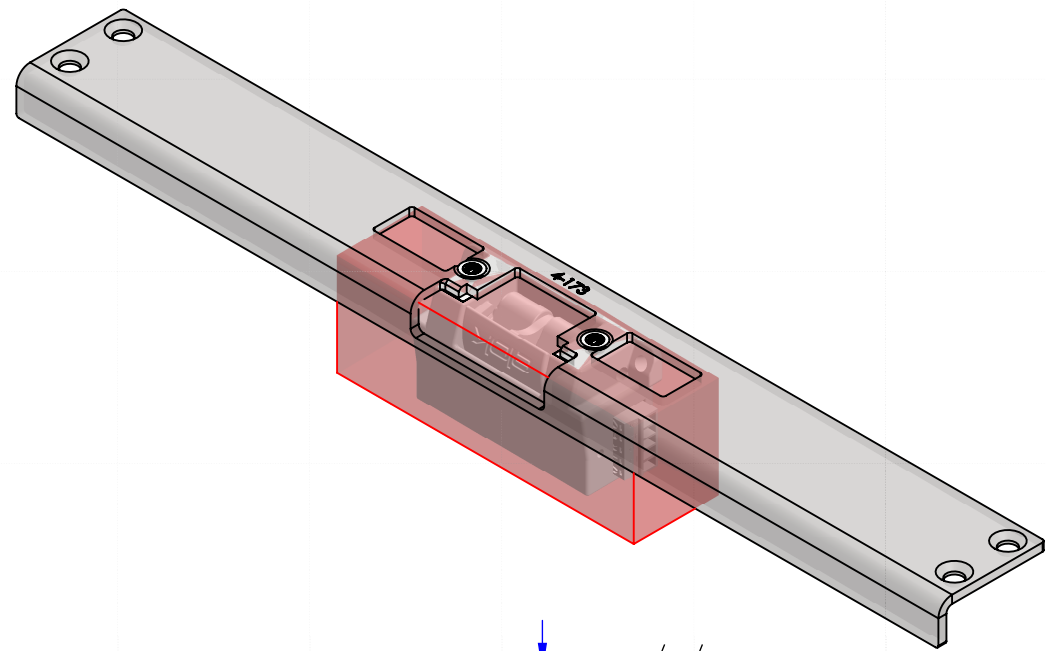

SECTION A-A

elok 4-173 x WALK

Milling name: Faceplate

Comment: Electric strike ELOK WALK

Date: 18/02/2020

Scale: 1:1

Drawn by: MOF

Sheet: 1 (2)

Milling top view

Milling front view

Milling side view

elok **4-173 x WALK**