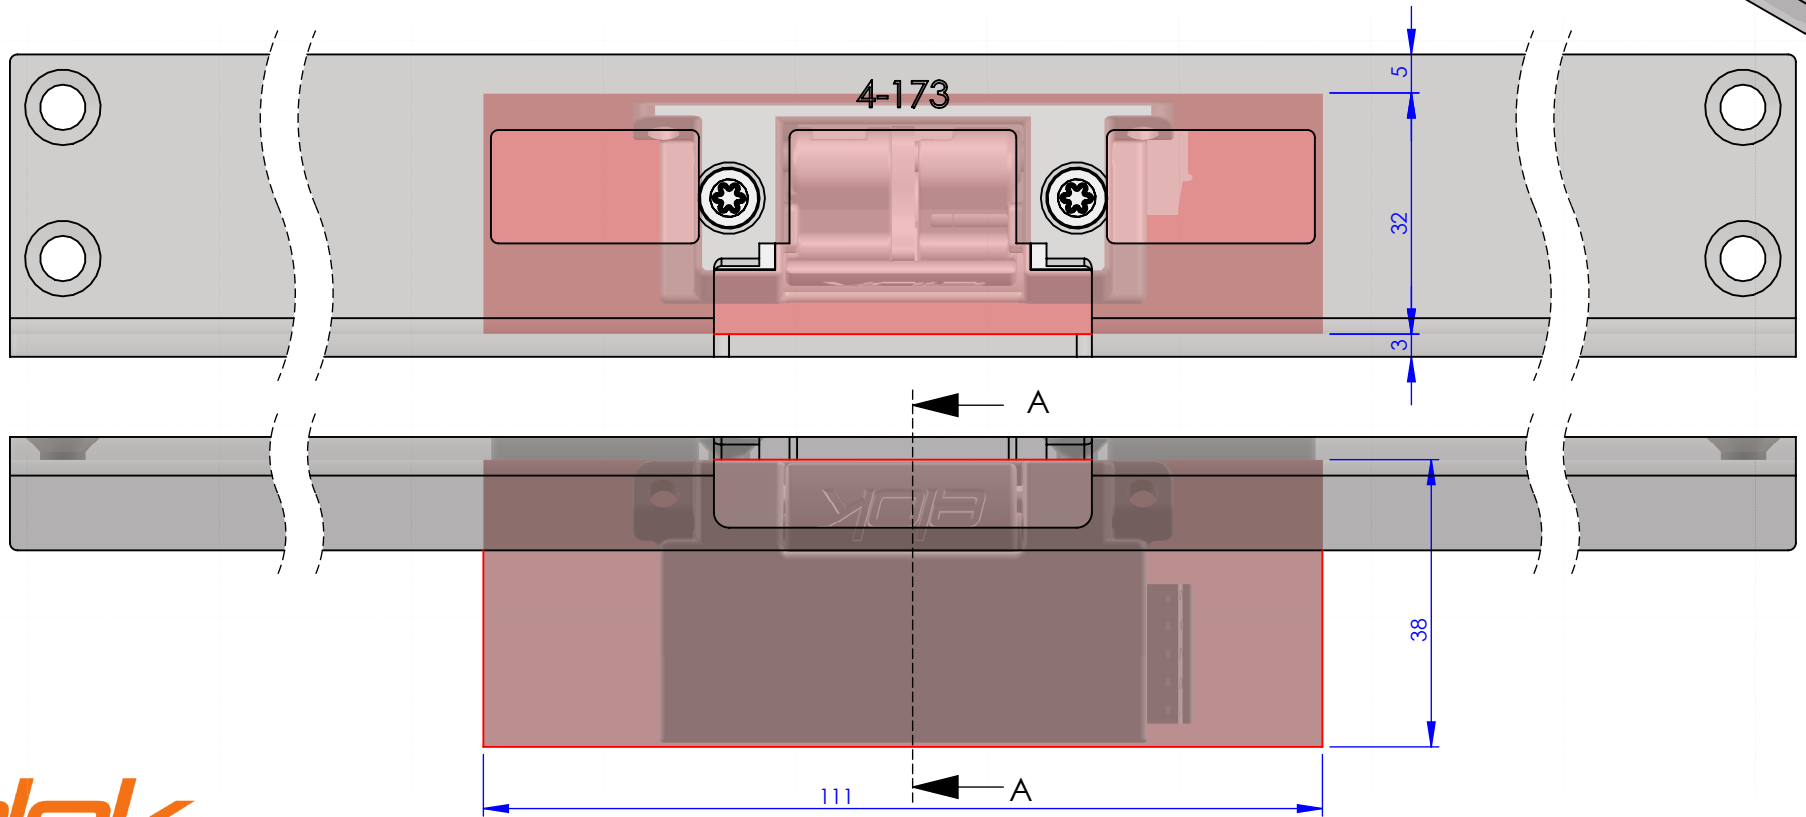

SECTION A-A

elok 4-173 x WALK

Milling name: Faceplate

Comment: Electric strike ELOK WALK

Date: 18/02/2020

Scale: 1:1

Drawn by: MOF

Sheet: 1 (2)

Milling top view

Milling front view

Milling side view

elok **4-173 x WALK**